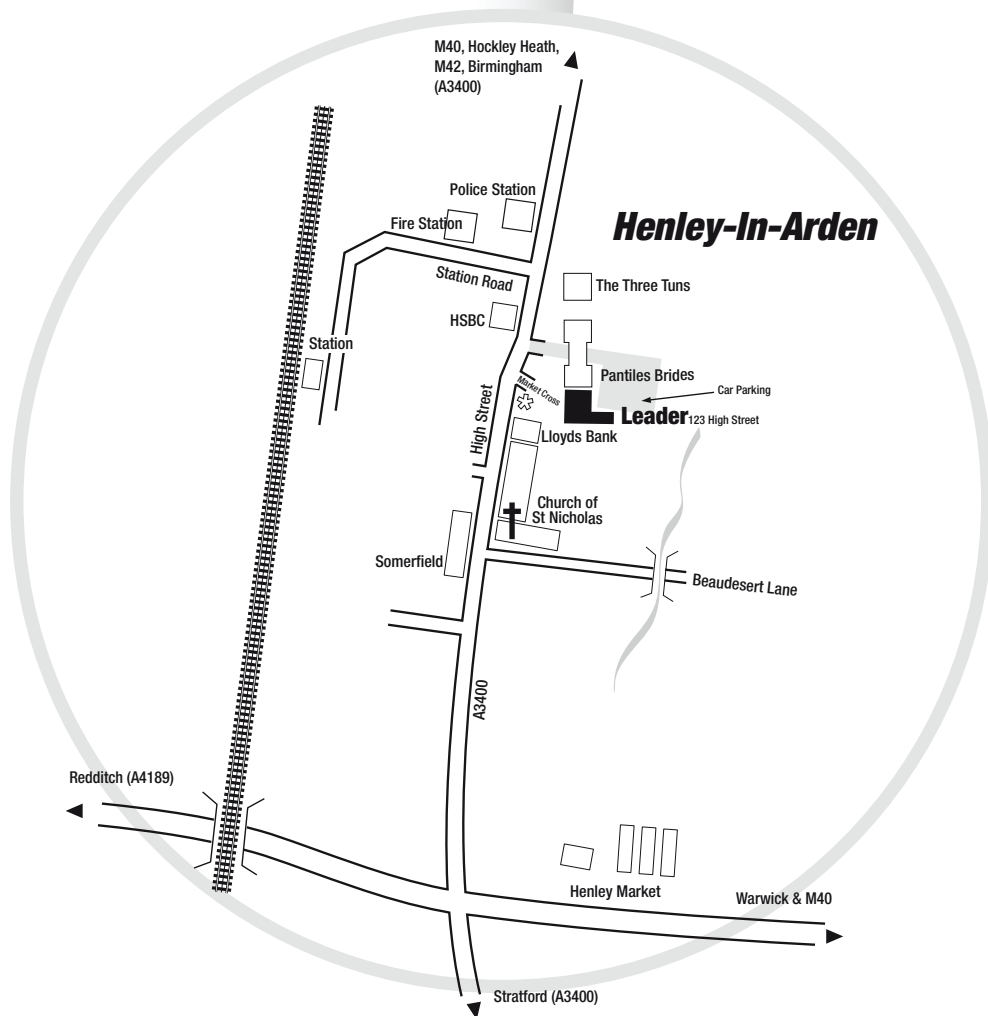

Leader

PR . DESIGN . MARKETING

THE STONE HOUSE . 123 HIGH STREET . HENLEY IN ARDEN
WARWICKSHIRE . B95 5AU . TEL: 01564 796200