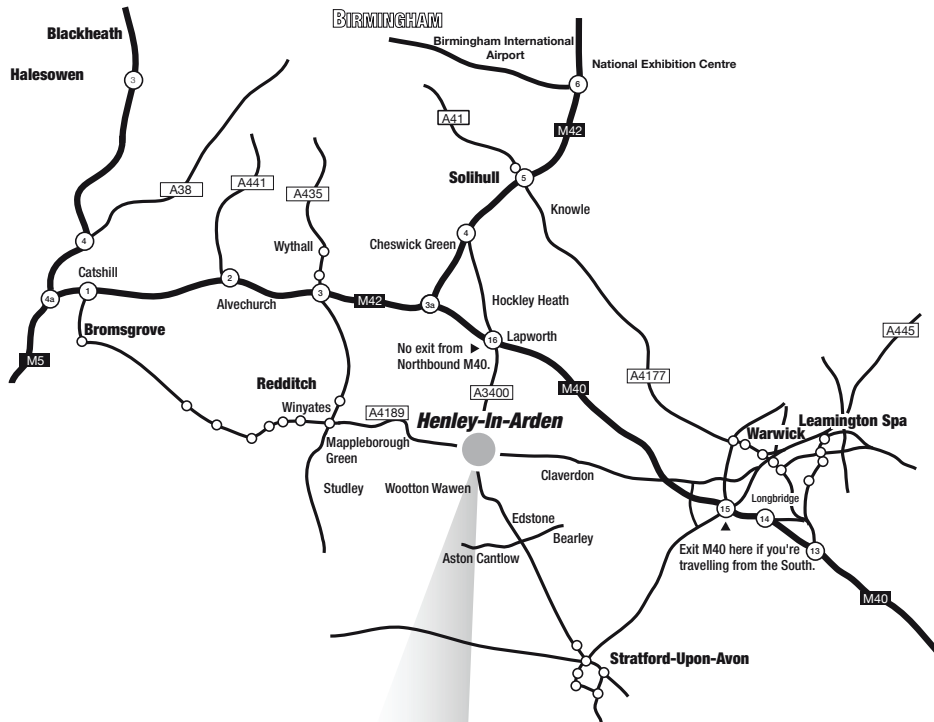

Leader

PR . DESIGN . MARKETING

THE STONE HOUSE . 123 HIGH STREET . HENLEY IN ARDEN
WARWICKSHIRE . B95 5AU . TEL: 01564 796200